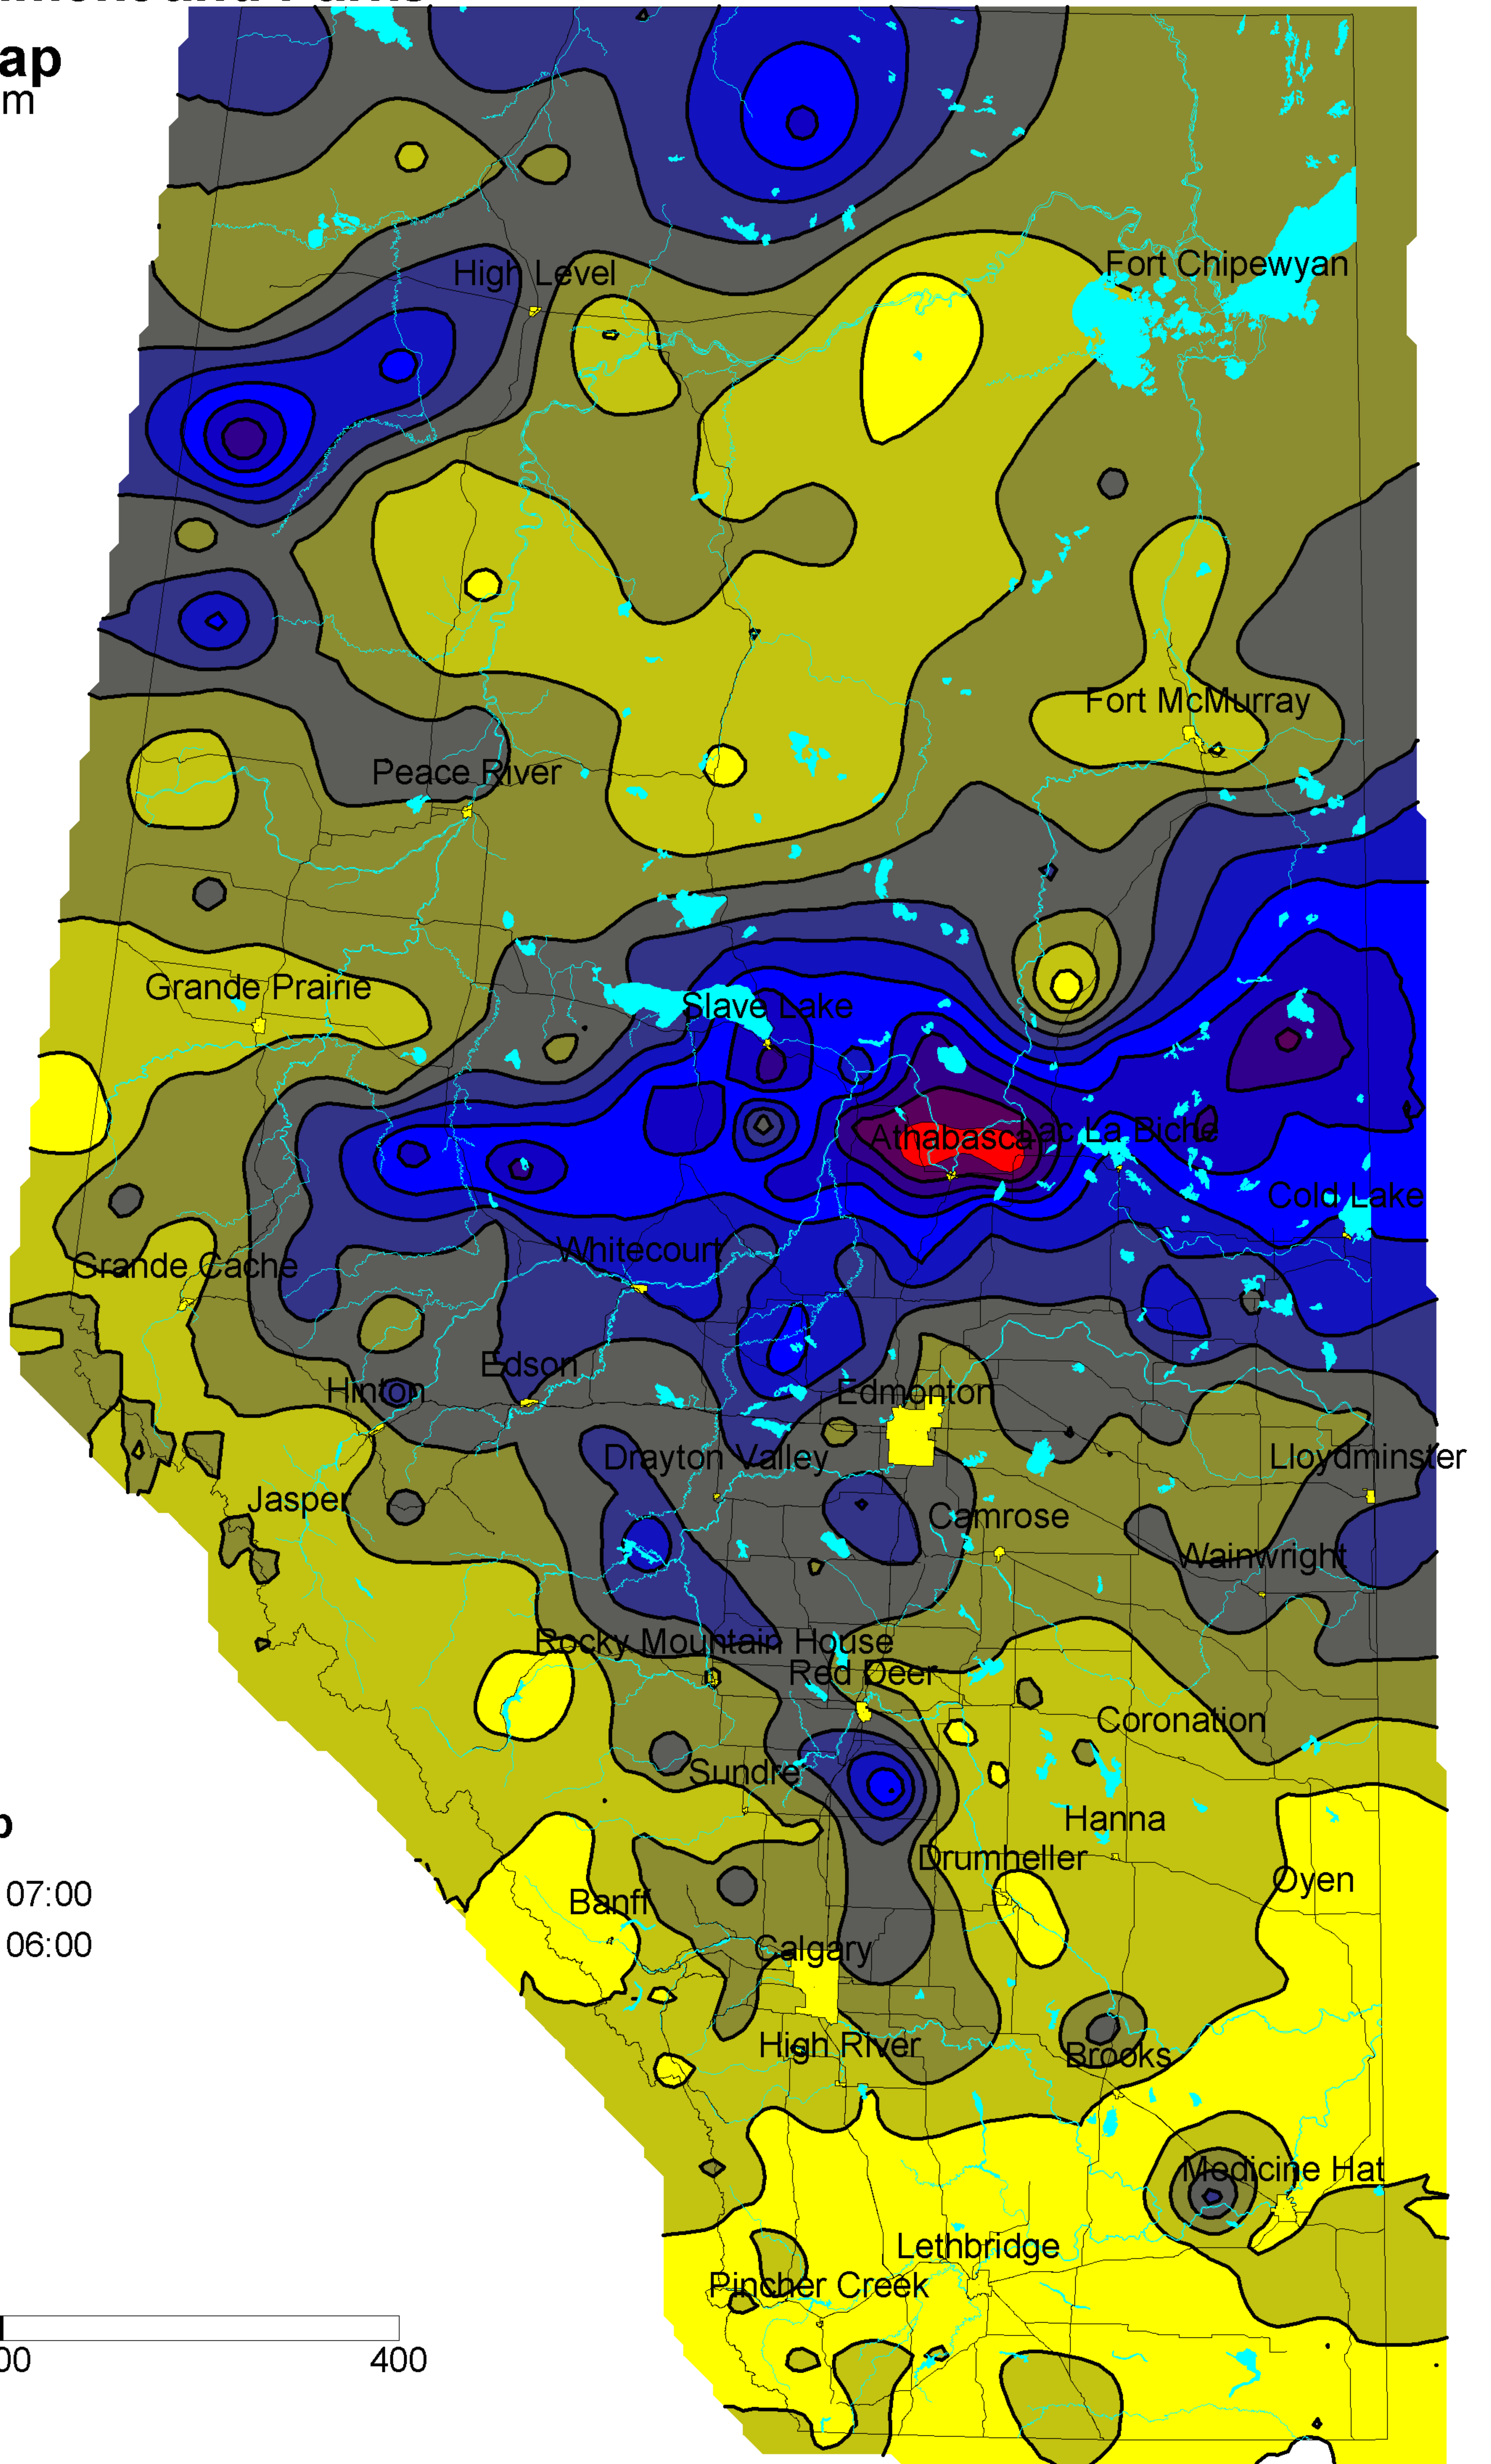

Alberta Environment and Parks

Precipitation Map

Contour Interval 20 mm

Kriging Contour Map

719 01 July 2017 07:00
31 July 2017 06:00

- Cities 
- Rivers 
- Lakes 
- Roads 

Distance in Kilometers

Map Scale 1: 5 Million